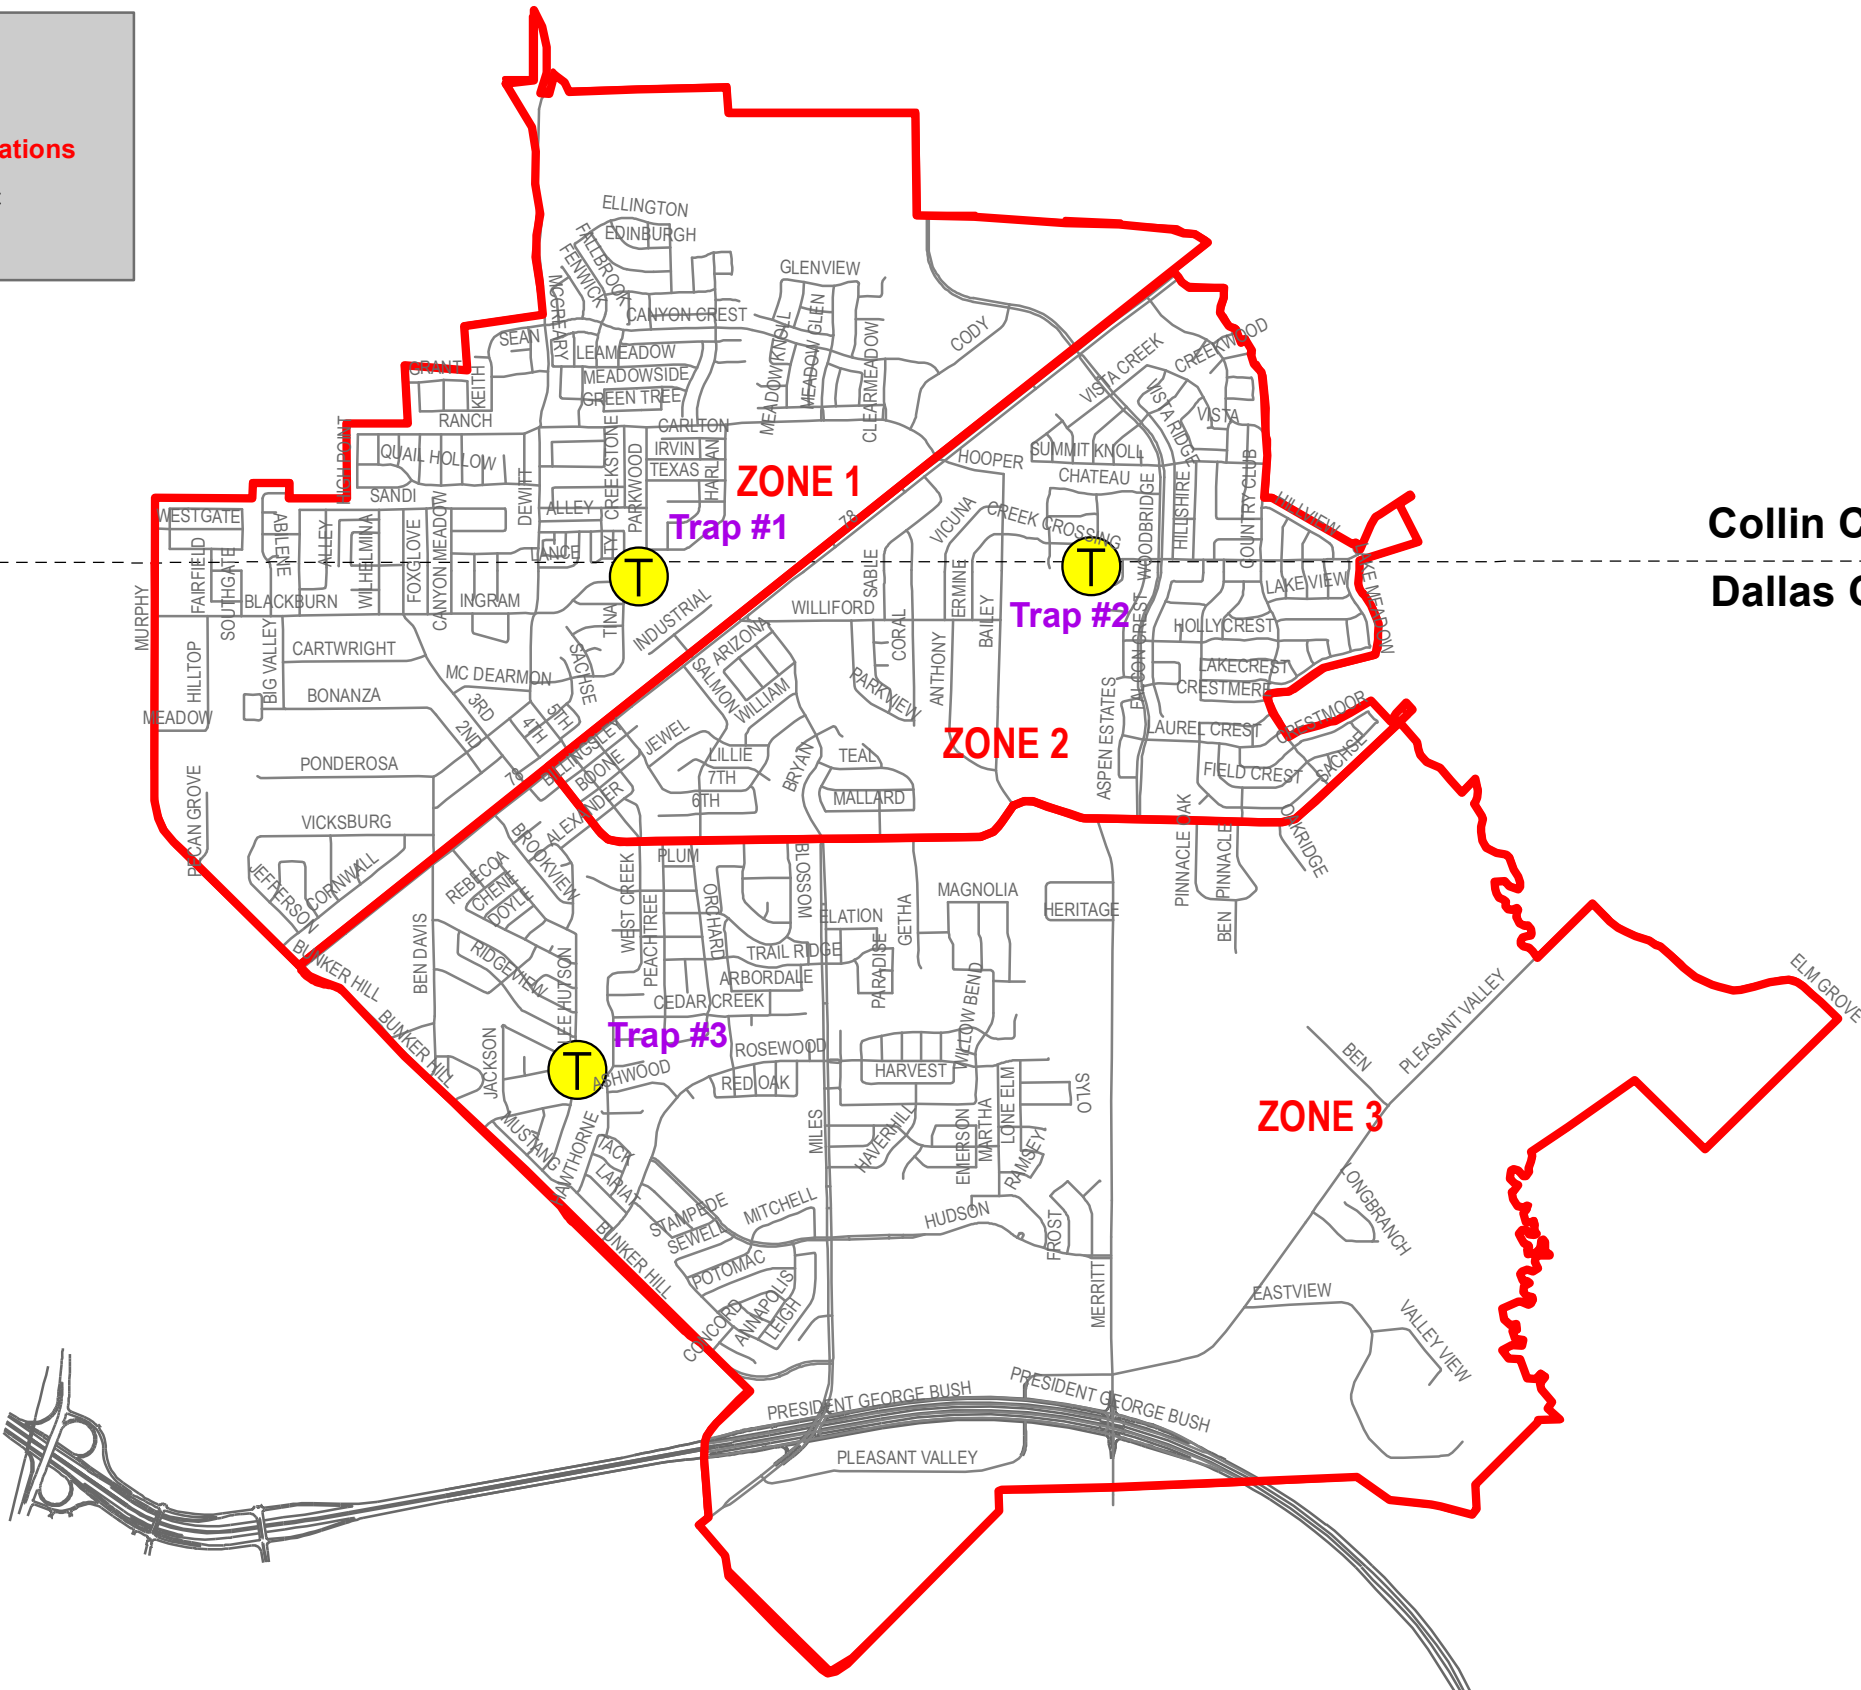

CITY OF SACHSE
 APRIL 2013
MAP 1 - Mosquito Trap Locations

0 1,500 3,000 Feet

Collin County
Dallas County

Legend

-  Mosquito Trap Locations
-  Sachse city_limits
-  County Line
-  Sachse streets