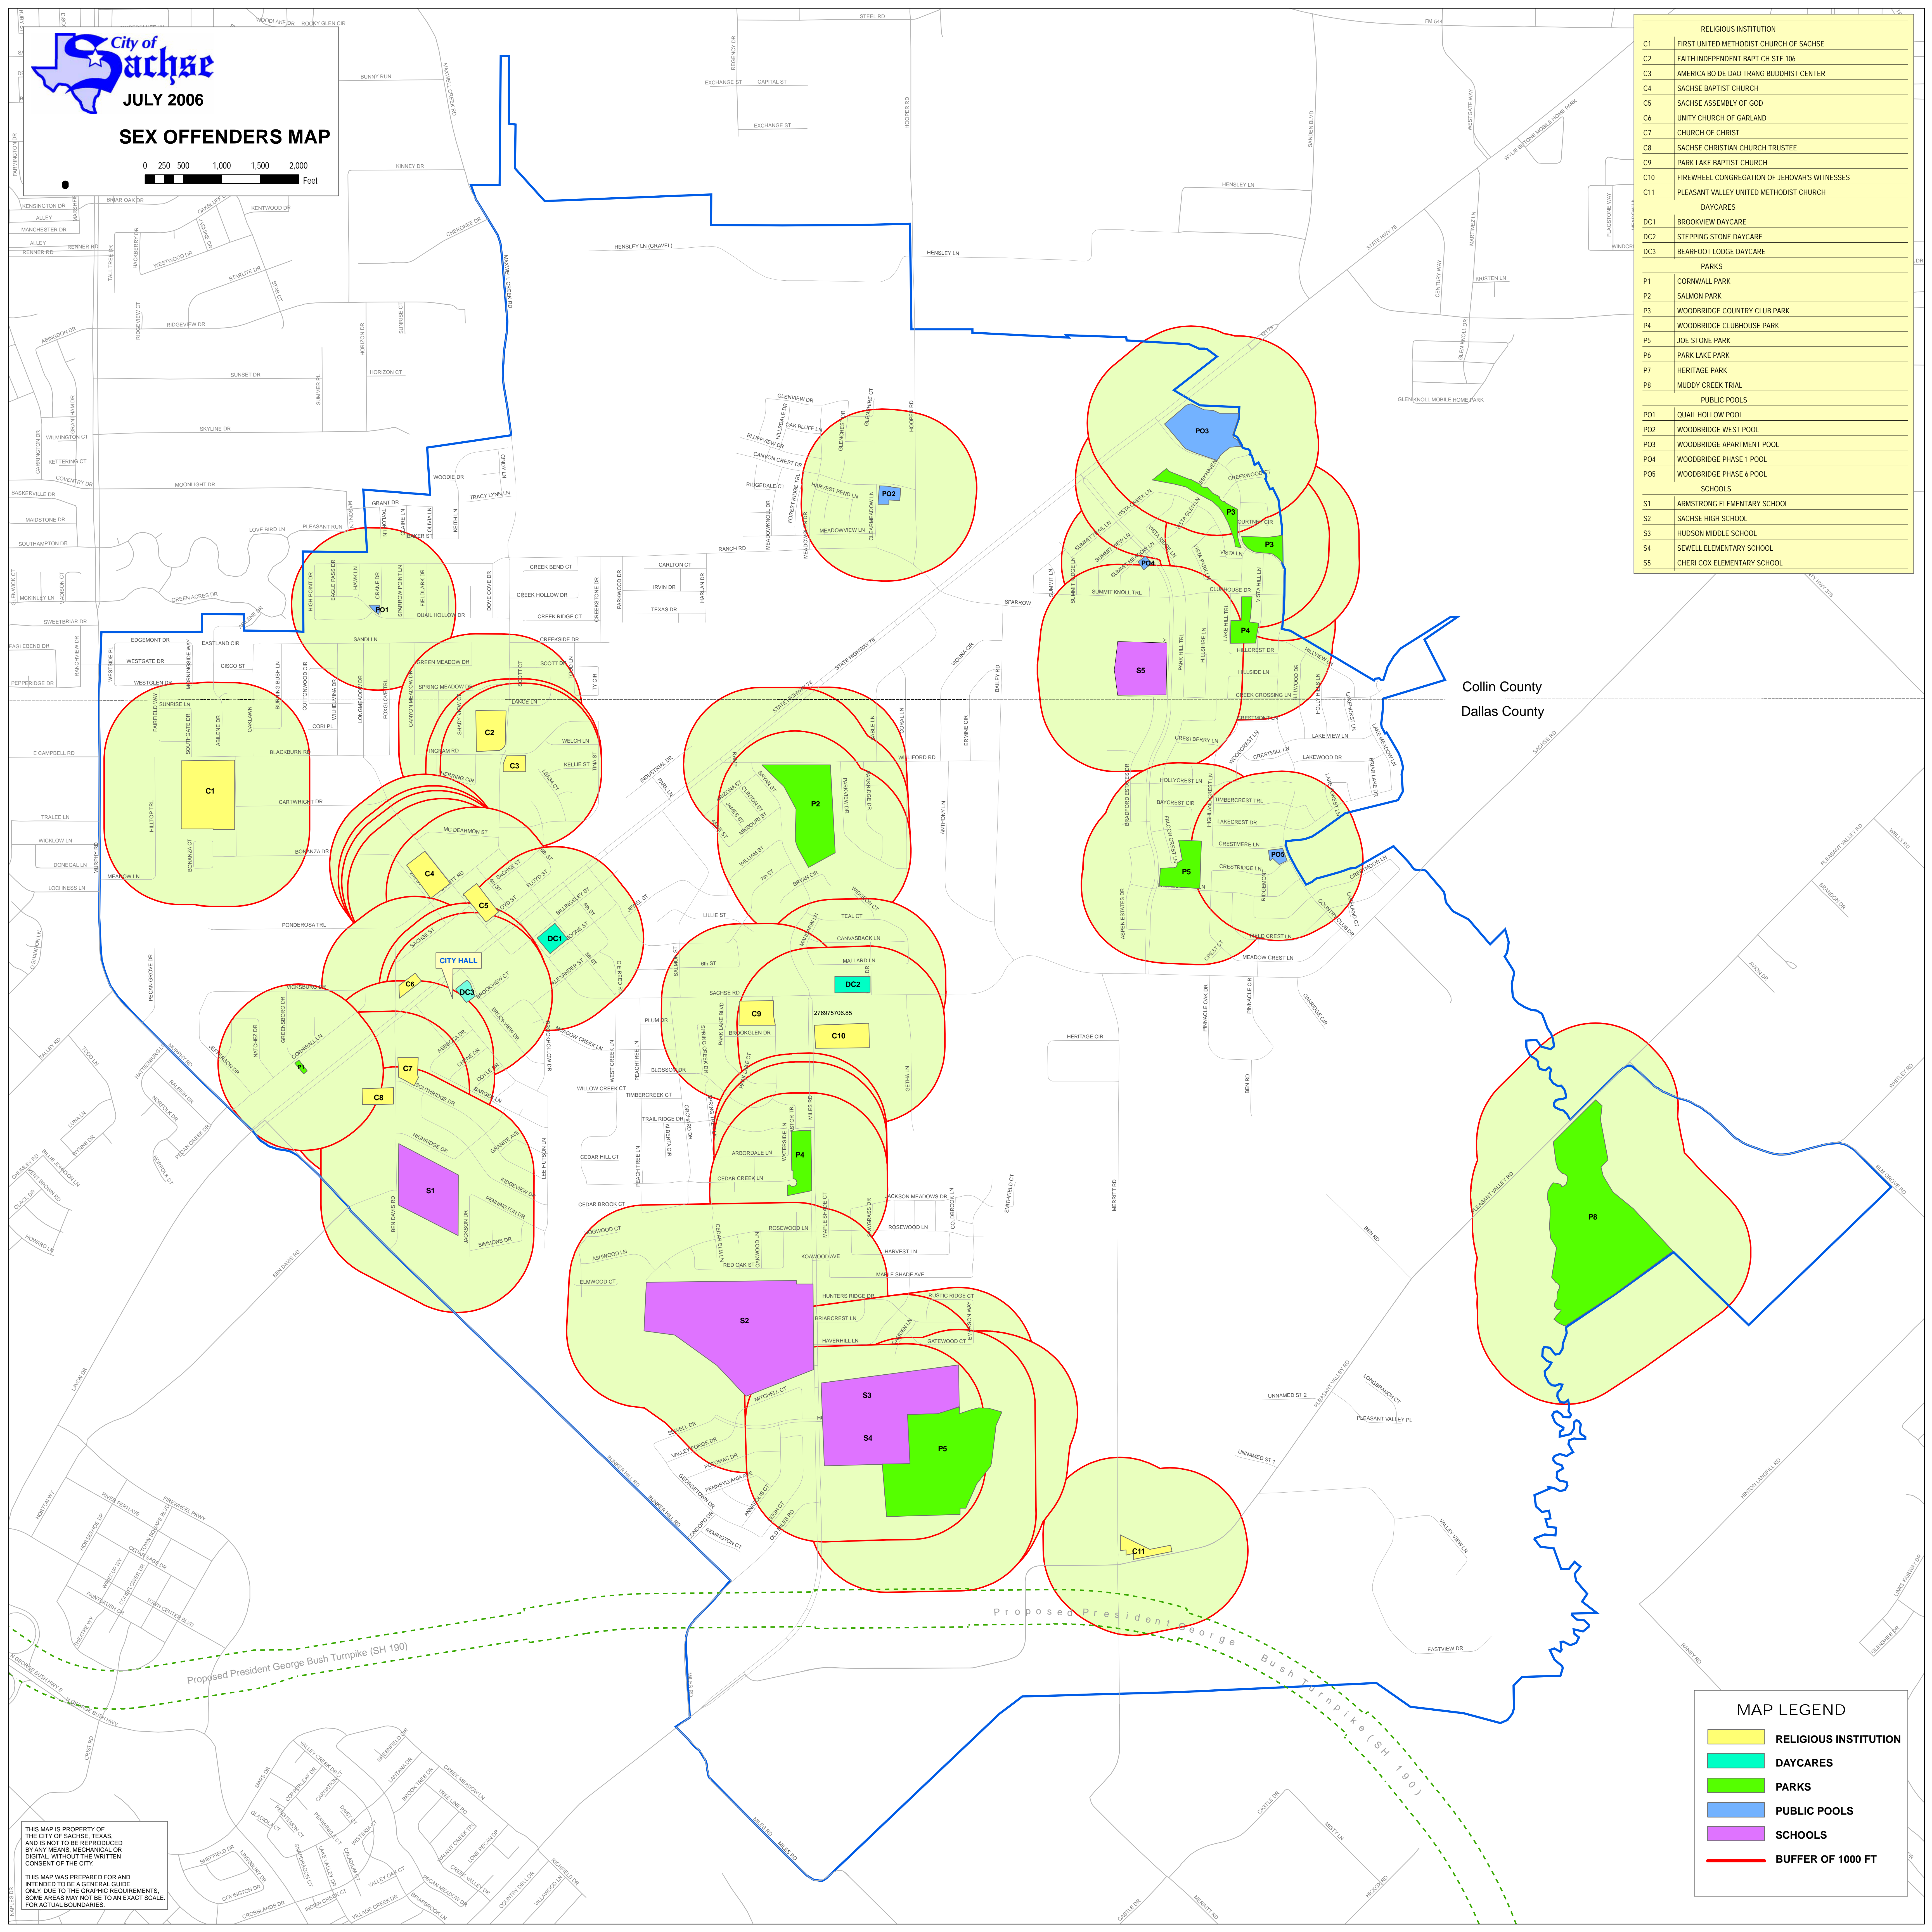

JULY 2006

SEX OFFENDERS MAP

RELIGIOUS INSTITUTION	
C1	FIRST UNITED METHODIST CHURCH OF SACHSE
C2	FAITH INDEPENDENT BAPT CH STE 106
C3	AMERICA BO DE DAO TRANG BUDDHIST CENTER
C4	SACHSE BAPTIST CHURCH
C5	SACHSE ASSEMBLY OF GOD
C6	UNITY CHURCH OF GARLAND
C7	CHURCH OF CHRIST
C8	SACHSE CHRISTIAN CHURCH TRUSTEE
C9	PARK LAKE BAPTIST CHURCH
C10	FIREWHEEL CONGREGATION OF JEHOVAHS WITNESSES
C11	PLEASANT VALLEY UNITED METHODIST CHURCH
DAYCARES	
DC1	BROOKVIEW DAYCARE
DC2	STEPPING STONE DAYCARE
DC3	BEARFOOT LODGE DAYCARE
PARKS	
P1	CORNWALL PARK
P2	SALMON PARK
P3	WOODBIDGE COUNTRY CLUB PARK
P4	WOODBIDGE CLUBHOUSE PARK
P5	JOE STONE PARK
P6	PARK LAKE PARK
P7	HERITAGE PARK
P8	MUDDY CREEK TRIAL
PUBLIC POOLS	
PO1	QUAIL HOLLOW POOL
PO2	WOODBIDGE WEST POOL
PO3	WOODBIDGE APARTMENT POOL
PO4	WOODBIDGE PHASE 1 POOL
PO5	WOODBIDGE PHASE 6 POOL
SCHOOLS	
S1	ARMSTRONG ELEMENTARY SCHOOL
S2	SACHSE HIGH SCHOOL
S3	HUDSON MIDDLE SCHOOL
S4	SEWELL ELEMENTARY SCHOOL
S5	CHERI COX ELEMENTARY SCHOOL

Collin County
Dallas County

MAP LEGEND

	RELIGIOUS INSTITUTION
	DAYCARES
	PARKS
	PUBLIC POOLS
	SCHOOLS
	BUFFER OF 1000 FT