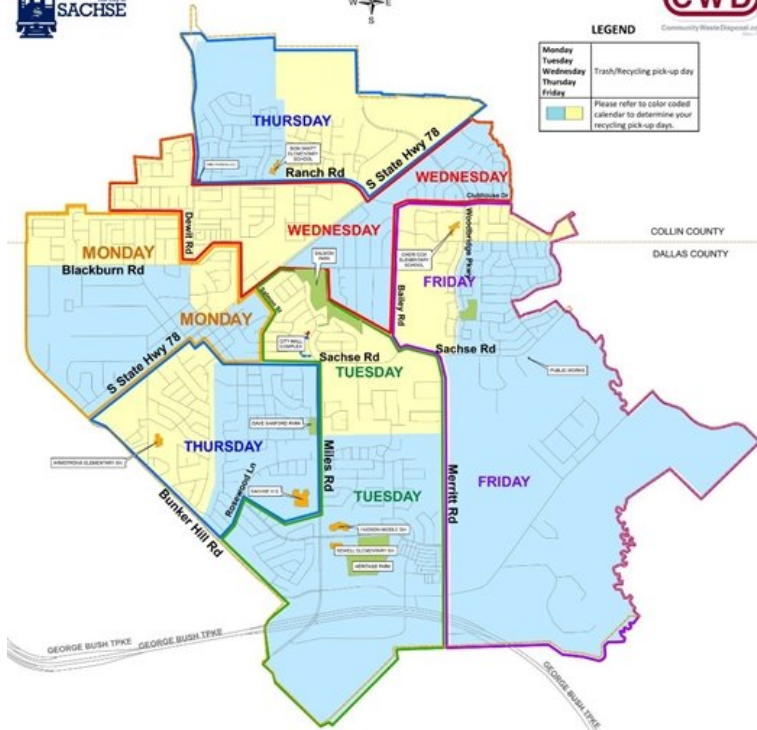

CWD Map

As a reminder, some residences may see a change in their bulk/brush collection schedule. Direct notification was sent to those affected (a specific area in Woodbridge West), so **if you have not been contacted, your route has not changed.**

Please see the map below for clarification, or check out CWD's **search tool** [https://communitywastedisposal.com/view-my-schedule/?fbclid=IwAR2-w57iucNZpV_FtGo6b_OuP3WMHw-65ztPw-4Twp93RjWmTverDqjzMN0].