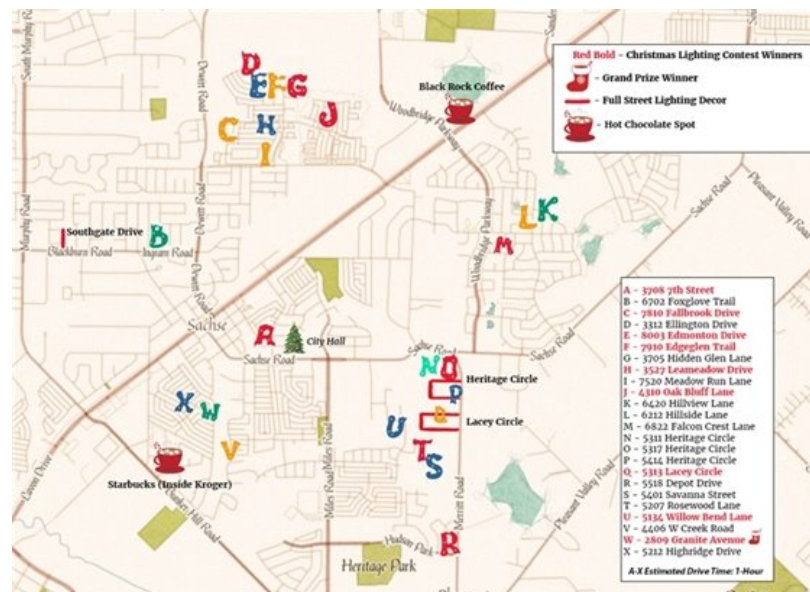

CWD Christmas Tree Recycling

It's almost Christmas, so you're already thinking of what to do with your real Christmas tree once you take it down.

Good news! The City of Sachse and CWD are offering complimentary tree recycling. Sachse residents can drop-off their trees (cleared, with all ornaments, garland, etc. removed) at CWD dumpsters located at Salmon Park from **December 26 through January 10**. The trees dropped off will be recycled by CWD.

Christmas Lights Contest

Thank you to everyone who submitted their displays. Grab a hot chocolate and follow the map to see all the amazing lights in Sachse!

Join us for the

2022 Holiday Grease Roundup

Recolección de Grasa de Fiestas 2022

CWD Map

As a reminder, some residences may see a change in their bulk/brush collection schedule. Direct notification was sent to those affected (a specific area in Woodbridge West), so **if you have not been contacted, your route has not changed.**