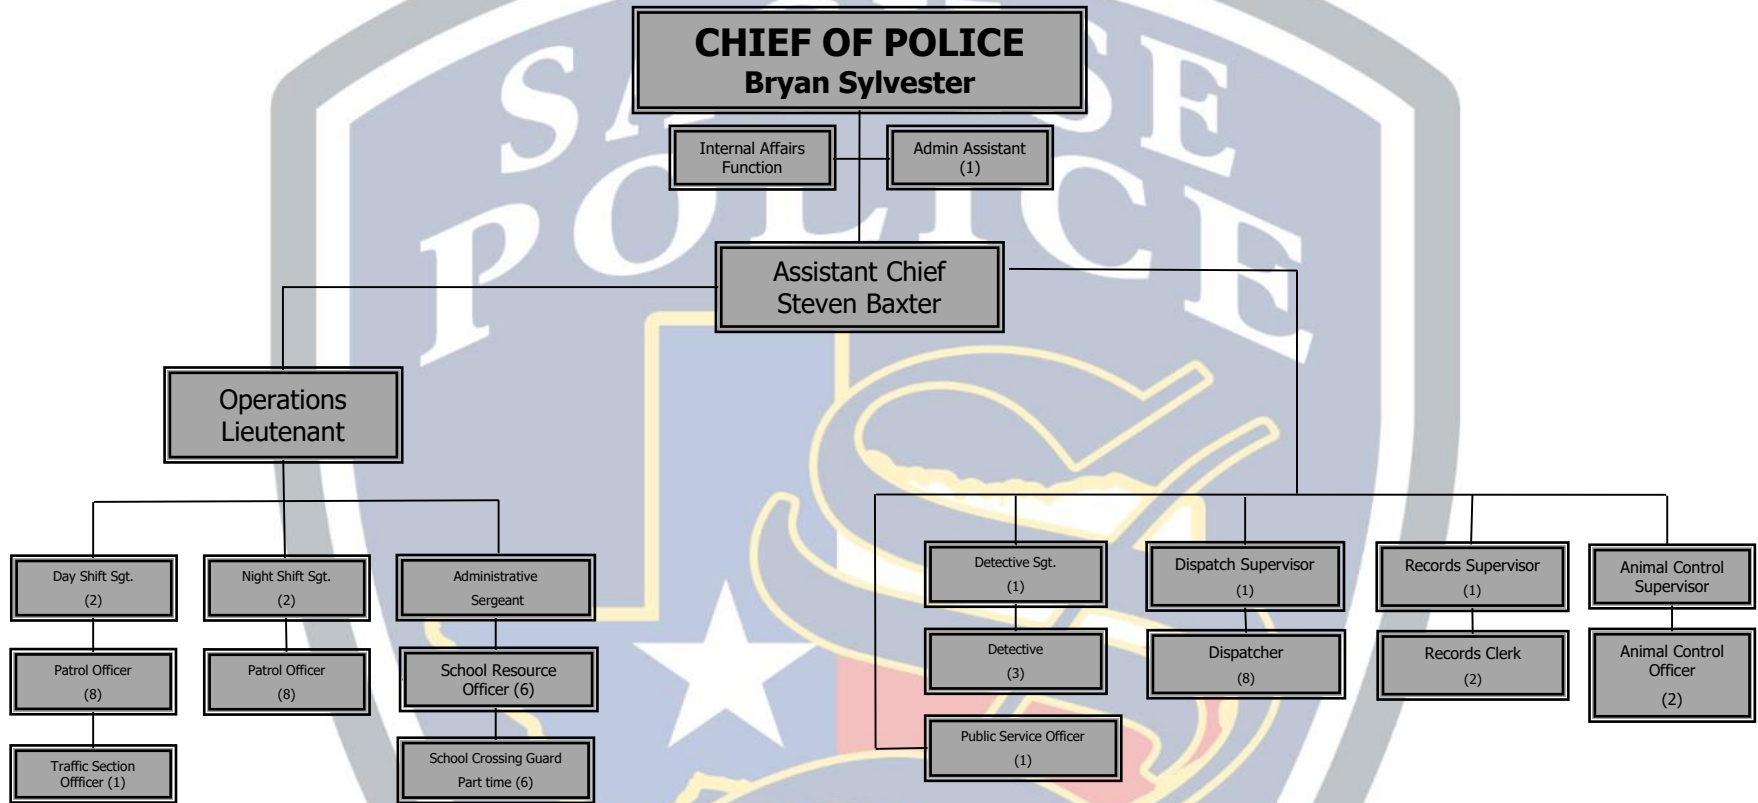

SACHSE POLICE DEPARTMENT ORGANIZATIONAL CHART

Total Full Time Officers = 35
 Total Full Time Civilian Employees = 17
 Total Part Time Civilian Employees = 6
 Total Department Employees = 57